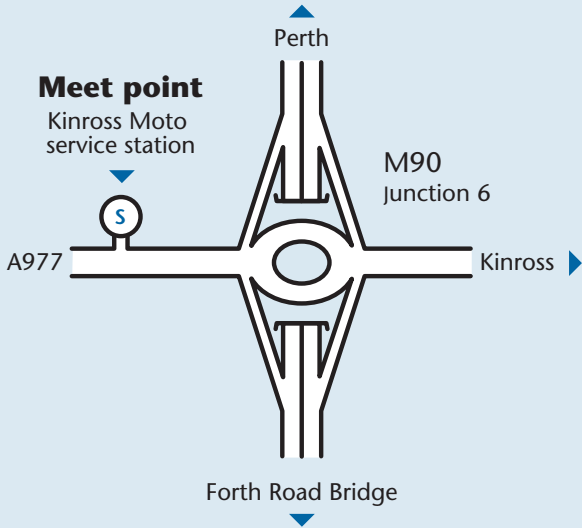

Our meeting places

Kinrosshire flights meet at the Moto service station

Postcode: KY13 0NQ

Lothian and Peebleshire flights meeting point

Postcode: EH10 7DU

Scottish Border flights meet at the Buccleuch Arms Hotel, St Boswells

Postcode: TD6 0EW

Northumberland flights meet at Linden Hall Hotel, near Longhorsley

Postcode: NE65 8XF